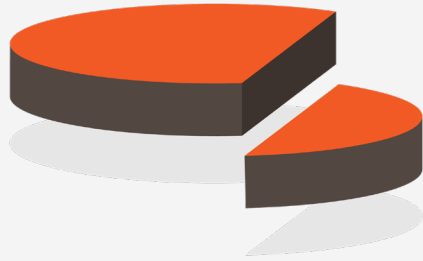

ALISON
SOONG

THE LOGO

ALISON
SOONG

ALISON
SOONG

ACCEPTABLE USES

Strong Contrast

Strong contrast between the logo and the background is required. All colors of the logo should be distinguishable from the background (especially the gray shadow). This applies to the monochrome version as well.

The Full Picture

While the text may be omitted, no other part of the logo should be obscured from view. As such, a horizontal version may be used in place of the original, vertical version.

HORIZONTAL ORIENTATION